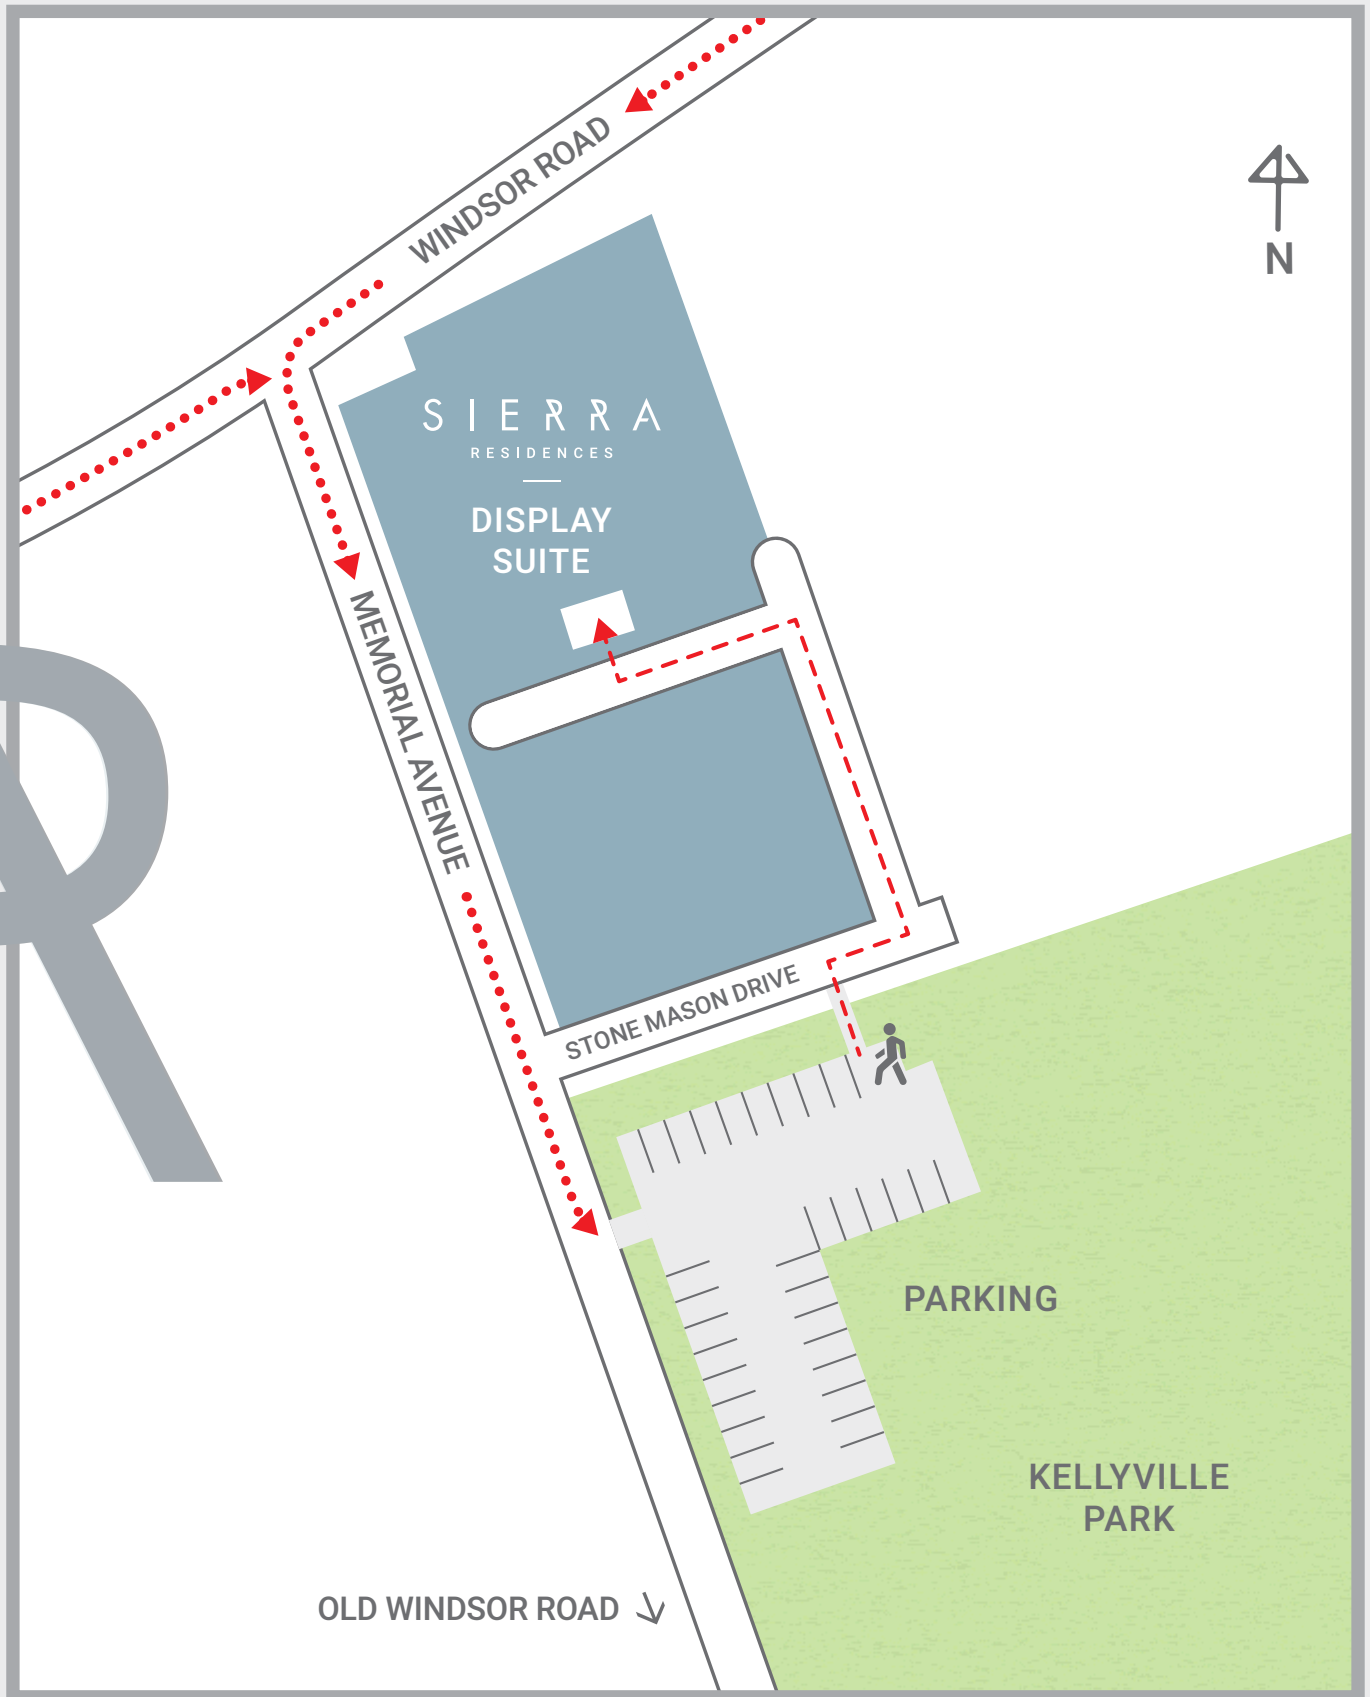

SIERRA

RESIDENCES

SITE ACCESS MAP

ONSITE DISPLAY SUITE AT
4 MEMORIAL AVENUE, KELLYVILLE

sierrakellyville.com.au | 1800 952 951