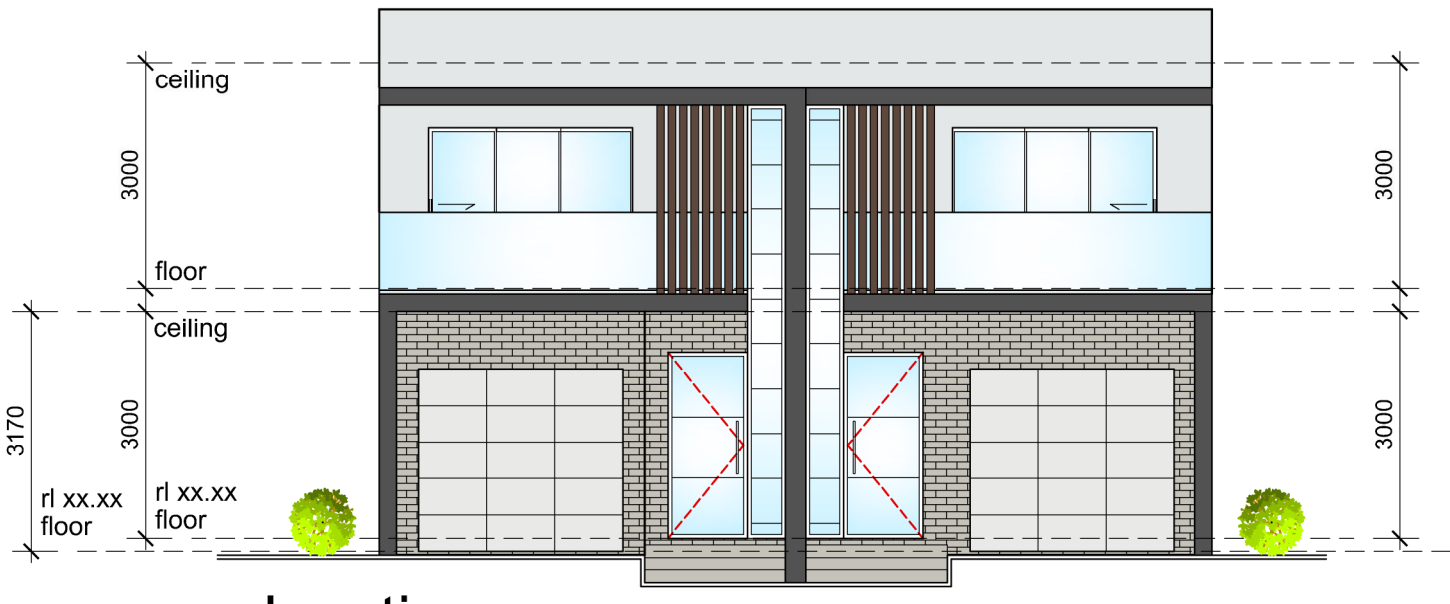

ground floor plan

first floor plan

elevation

St George
building

BAINI DESIGN
ABN 51 068 732 593
1b Villiers st
Parramatta NSW 2150

Phone +61 2 9188 8250
info@bainidesign.com.au
www.bainidesign.com.au
NSW 2150 Australia