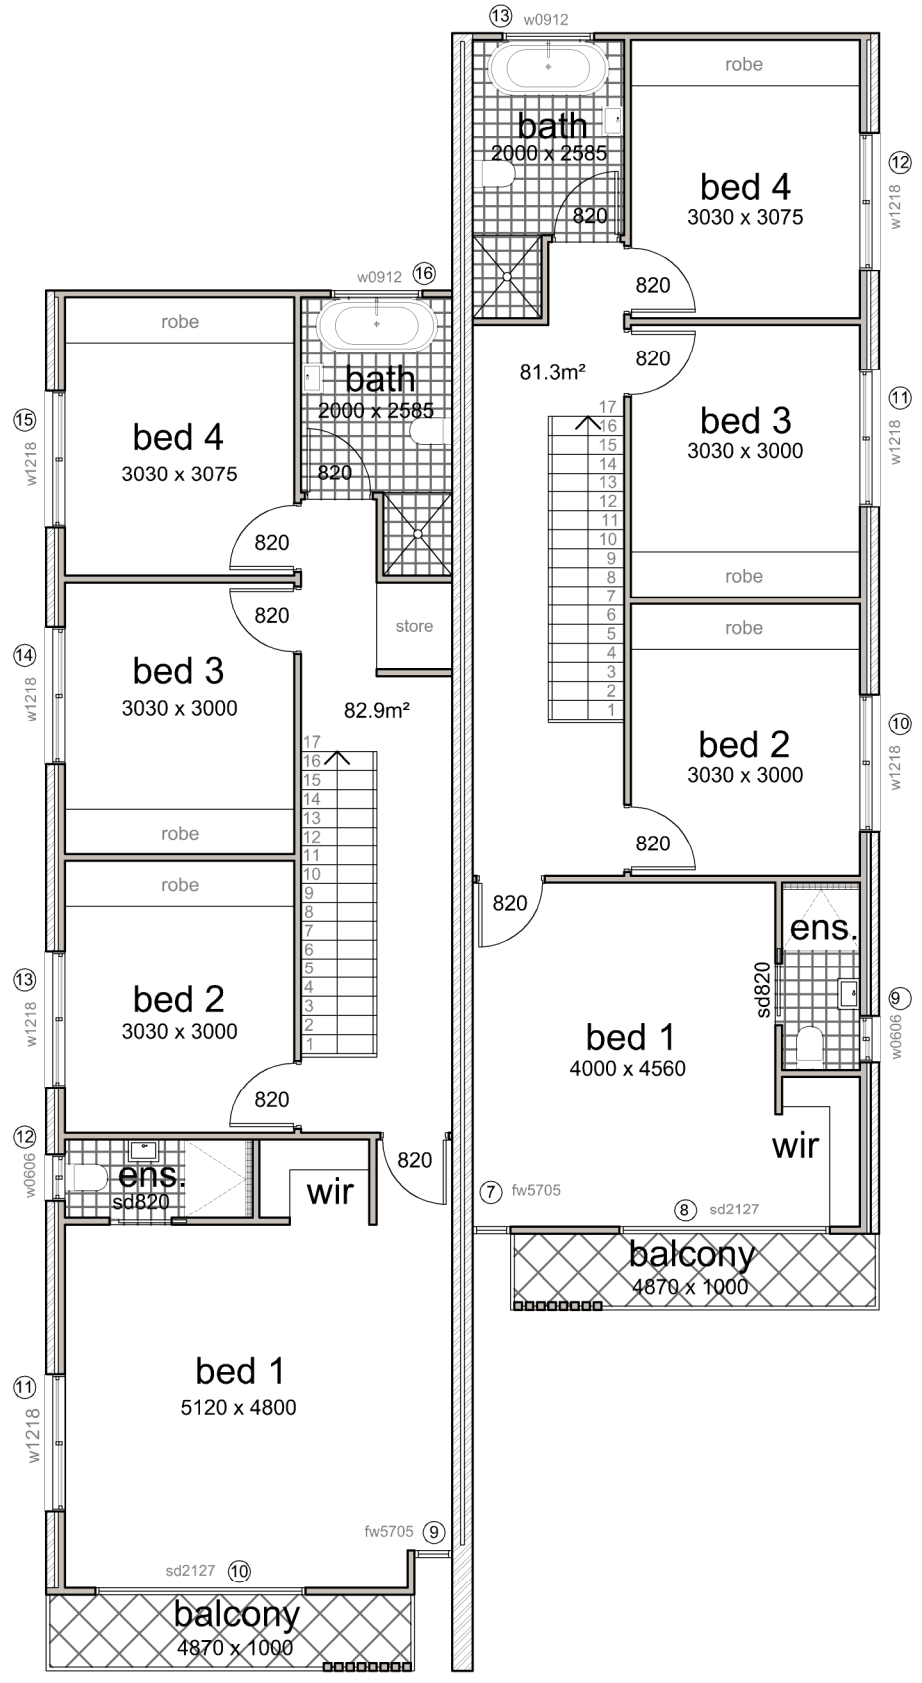

ground floor plan

first floor plan

elevation

St George
building

BAINI DESIGN
ABN 51 068 732 593
1b Villiers st
Parramatta NSW 2150

Phone +61 2 9188 8250
info@bainidesign.com.au
www.bainidesign.com.au
NSW 2150 Australia