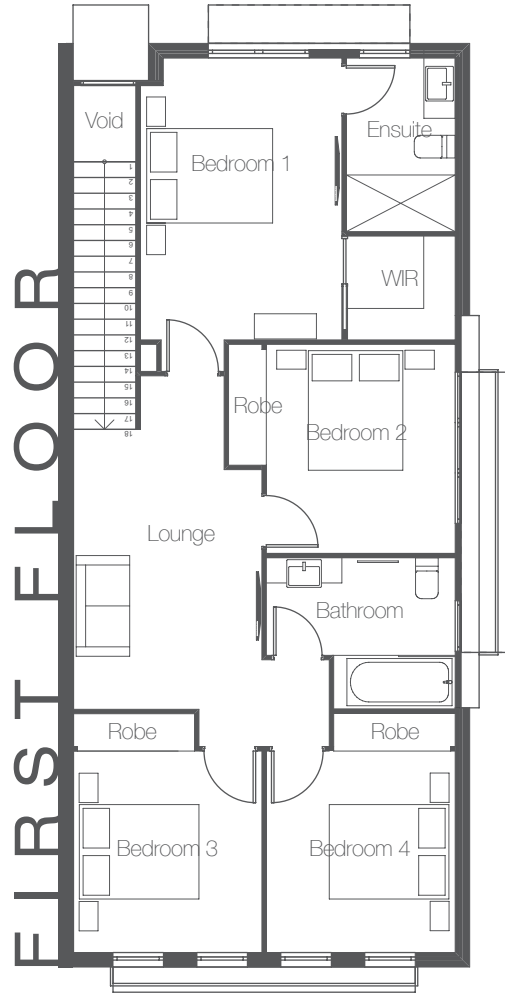

TYPE B

TYPE B

Ground Floor 101 m²

First Floor Living 85 m²

Total 186 m²

TYPE B Beds Baths Garage Living

4 2.5 2 2