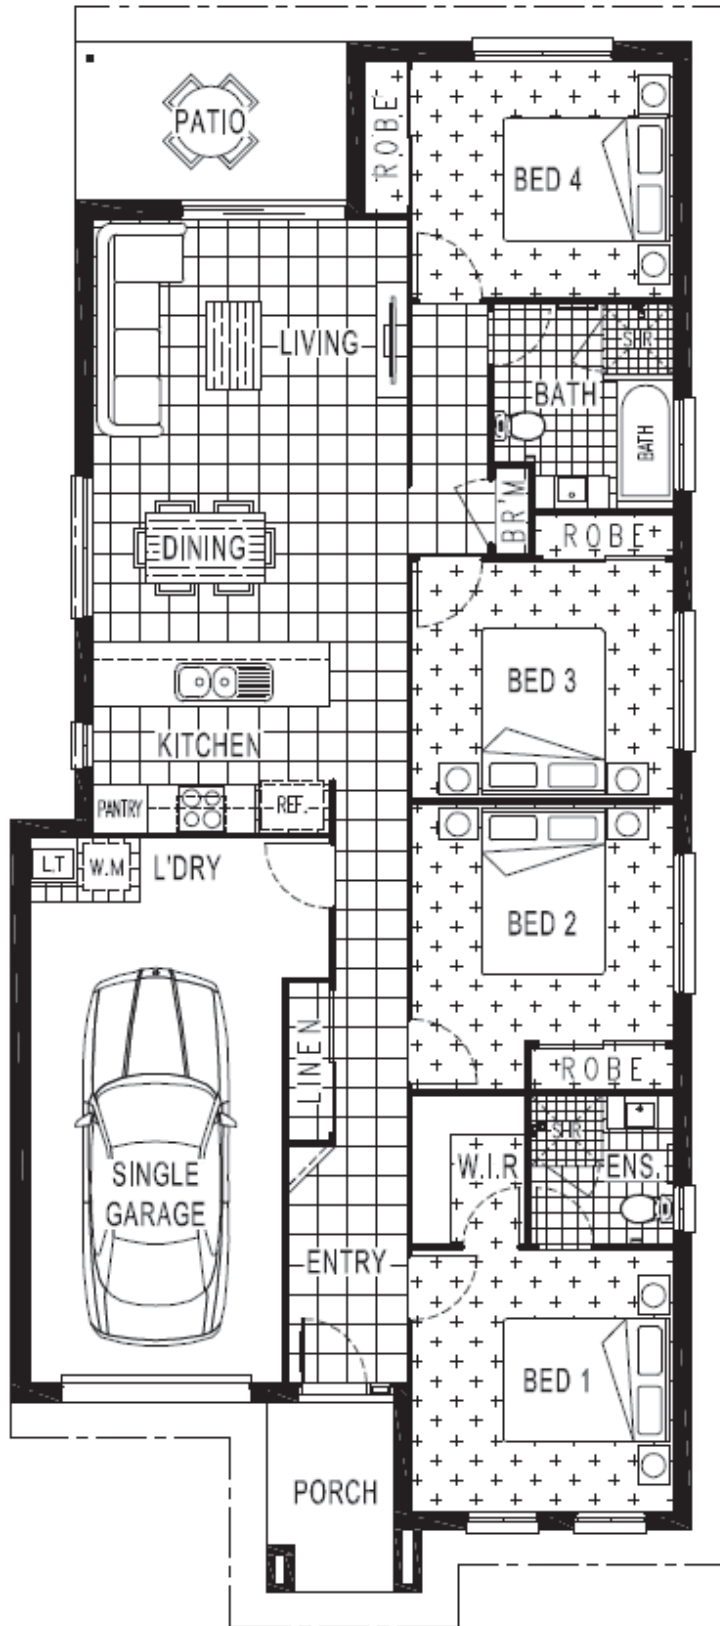

THE WARATAH 150

LOT 243 MOUNT ROBERTS STREET, PARK RIDGE (THE RISE)