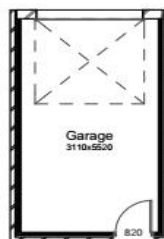

Land: 202.1m²

Land Price: \$344,900

House: 149m²

YOUR NEW HOME INCLUDES

- Upgrade Interior
- Fixed Price
- 2.6m Ceiling
- 900mm European Style Kitchen Appliance
- CaesarStone tops to kitchen
- Central Ducted Air Condition
- H2 Treating Frames&Trusses
- Roof Sarking
- Insulation to Walls&Ceiling
- Flyscreens to opening windows
- Garden turf to front and rear
- Tiles to porch, entry, kitchen&living
- Antenna
- Blinds&Clothing line
- Driveway, Path
- Remote control garage