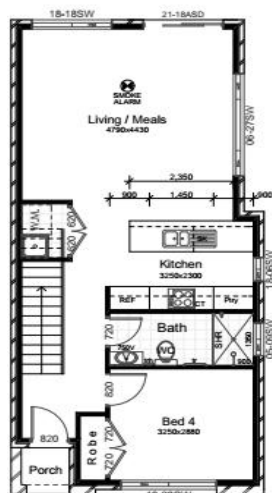

\$663,400

Bardia

Land Register: Late 2019

Lot 955

Borneo Street

4

3

1

Land: 202.1m²

Land Price: \$344,900

House: 149m²

YOUR NEW HOME INCLUDES

- Upgrade Interior
- Fixed Price
- 2.6m Ceiling
- 900mm European Style Kitchen Appliance
- CaesarStone tops to kitchen
- Central Ducted Air Condition
- H2 Treating Frames&Trusses
- Roof Sarking
- Insulation to Walls&Ceiling
- Flyscreens to opening windows
- Garden turf to front and rear
- Tiles to porch, entry, kitchen&living
- Antenna
- Blinds&Clothing line
- Driveway, Path
- Remote control garage