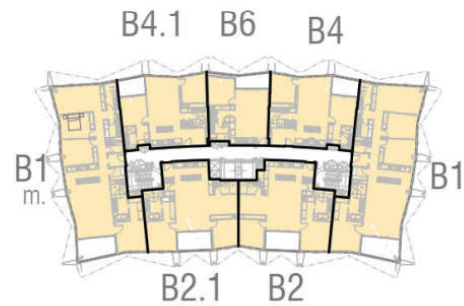

The Lanes Residences - Building 3 Unit Type Key Plan

4 November, 2019

Tower 3A (10 Levels)

Tower 3B (12 Levels)

Tower 3A Level 1 Ground

Tower 3B Level 1 Ground

Tower 3A Level 2 - 6

Tower 3B Level 2 - 11

Tower 3A Level 7 - 9

Tower 3B Level 12 Penthouse

Tower 3A Level 10 Penthouse

Tower 3A		Tower 3B	
1 Bed	6	1 Bed	11
2 Bed 1 Bath	10	2 Bed 2 Bath	1
2 Bed 2 Bath Study	34	2 Bed 2 Bath Study	43
2 Bed 2 Bath Media	10	3 Bed	1
3 Bed	6	3 Bed Media	20
2 Bed PH	1	2 Bed PH	1
3 Bed PH	3	3 Bed PH	3
Total Units	70	Total Units	80