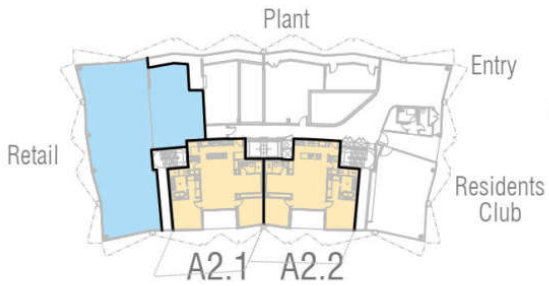

The Lanes Residences - Building 3 Unit Type Key Plan

4 November, 2019

Tower 3A (10 Levels)

Tower 3B (12 Levels)

Tower 3A Level 1 Ground

Tower 3B Level 1 Ground

Tower 3A Level 2 - 6

Tower 3B Level 2 - 11

Tower 3A Level 7 - 9

Tower 3B Level 12 Penthouse

Tower 3A Level 10 Penthouse

Tower 3A		Tower 3B	
1 Bed	6	1 Bed	11
2 Bed 1 Bath	10	2 Bed 2 Bath	1
2 Bed 2 Bath Study	34	2 Bed 2 Bath Study	43
2 Bed 2 Bath Media	10	3 Bed	1
3 Bed	6	3 Bed Media	20
2 Bed PH	1	2 Bed PH	1
3 Bed PH	3	3 Bed PH	3
Total Units	70	Total Units	80